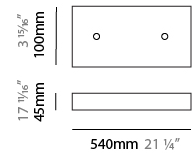

COSMOS ABSTRACT SUSPENSION

D101942-

base number   LED Dimming   Color Temperature   Finish Options

PROJECT
TYPE
SPECIFIER
QUANTITY
DATE

1. To build a product code in our configurator select the specify button on the base model # product page
2. To build a manual product code on this datasheet choose from the options listed below in blue font and add the suffix to the base model #

GENERAL

Series: Cosmos Abstract
Brand: Quasar
Division: Design
Mounting Type: Suspension
Mounting Location: Ceiling
Subcategory: Ambient

PHYSICAL

Shape: Abstract
Length (mm): 800
Length (in): 31 1/2
Width (mm): 350
Width (in): 13 3/4
Height (mm): 350
Height (in): 13 3/4
Max. Overall Height (mm): 2350
Max. Overall Height (in): 92 1/2
Light Distribution: Omnidirectional
Weight (kg): 2.50
Weight (lbs): 5.51
[Fixture Finish: NIC / BRA / BBR](#)
Fixture Material: Metal
Upon Request: Custom Sizes

ELECTRICAL

Lamp Type: LED
Input Wattage (W): 21
[Dimming: Non-Dimming / Phase Dimming (120vac Only)](#)
Driver Included: Yes
Driver Location: Integrated
Driver Type: Constant Voltage - Universal
Driver Class: Class 2
Input Voltage (V): 120 - 277
Output Voltage (V): 12
Upon Request: Integral: 0-10Vdc dimming

LED

Number of LEDs: 35
[Color Temperature (°K): 2400 / 2800](#)
Max. Delivered Lumen (lm): 1050 (2800K)
CRI: >90 CRI
Lamp Life (hrs): 50000

OPTICAL

RATINGS AND CERTIFICATIONS

Certified By: Certified for North American Standards
IP rating: IP20