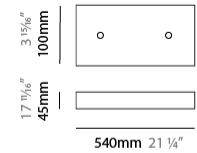

COSMOS ABSTRACT SUSPENSION

D101738-

base number   LED Dimming   Color Temperature   Finish Options

1. To build a product code in our configurator select the specify button on the base model # product page
2. To build a manual product code on this datasheet choose from the options listed below in blue font and add the suffix to the base model #

GENERAL

Series: Cosmos Abstract
Brand: Quasar
Division: Design
Mounting Type: Suspension
Mounting Location: Ceiling
Subcategory: Ambient

PHYSICAL

Shape: Abstract
Length (mm): 1250
Length (in): 49 3/16
Width (mm): 500
Width (in): 19 11/16
Height (mm): 400
Height (in): 15 3/4
Max. Overall Height (mm): 2400
Max. Overall Height (in): 94 1/2
Light Distribution: Omnidirectional
Weight (kg): 4
Weight (lbs): 8.82
[Fixture Finish: NIC / BRA / BBR](#)
Fixture Material: Metal
Cable Details: 2000mm Cable
Upon Request: Custom Sizes

ELECTRICAL

Lamp Type: LED
Input Wattage (W): 30
[Dimming: Non-Dimming / Phase Dimming (120vac Only)](#)
Driver Included: Yes
Driver Location: Integrated
Driver Type: Constant Voltage - Universal
Driver Class: Class 2
Input Voltage (V): 120 - 277
Output Voltage (V): 12
Upon Request: Integral: 0-10Vdc dimming

LED

Number of LEDs: 50
[Color Temperature (°K): 2400 / 2800](#)
Max. Delivered Lumen (lm): 1500 (2800K)
CRI: >90 CRI
Lamp Life (hrs): 50000

OPTICAL

RATINGS AND CERTIFICATIONS

Certified By: Certified for North American Standards
IP rating: IP20