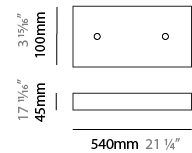

COSMOS ABSTRACT SUSPENSION

D101943-

base number   LED   Color   Finish
Dimming   Temperature   Options

1. To build a product code in our configurator select the specify button on the base model # product page
2. To build a manual product code on this datasheet choose from the options listed below in blue font and add the suffix to the base model #

GENERAL

Series: Cosmos Abstract
Brand: Quasar
Division: Design
Mounting Type: Suspension
Mounting Location: Ceiling
Subcategory: Ambient

PHYSICAL

Shape: Abstract
Length (mm): 1500
Length (in): 59 1/16
Width (mm): 500
Width (in): 19 11/16
Height (mm): 400
Height (in): 15 3/4
Max. Overall Height (mm): 2400
Max. Overall Height (in): 94 1/2
Light Distribution: Omnidirectional
Weight (kg): 4.5
Weight (lbs): 9.92
Fixture Finish: [NIC / BRA / BBR](#)
Fixture Material: Metal
Upon Request: Custom Sizes

ELECTRICAL

Lamp Type: LED
Input Wattage (W): 33
Dimming: [Non-Dimming / Phase Dimming (120vac Only)](#)
Driver Included: Yes
Driver Location: Integrated
Driver Type: Constant Voltage - Universal
Driver Class: Class 2
Input Voltage (V): 120 - 277
Output Voltage (V): 12
Upon Request: Integral: 0-10Vdc dimming

LED

Number of LEDs: 55
Color Temperature (°K): [2400 / 2800](#)
Max. Delivered Lumen (lm): 1650 (2800K)
CRI: >90 CRI
Lamp Life (hrs): 50000

OPTICAL

RATINGS AND CERTIFICATIONS

Certified By: Certified for North American Standards
IP rating: IP20