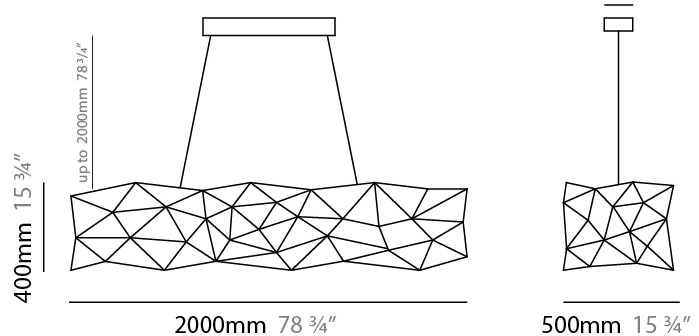

1. To build a product code in our configurator select the specify button on the base model # product page
2. To build a manual product code on this datasheet choose from the options listed below in blue font and add the suffix to the base model #

GENERAL

Series: Cosmos Abstract
Brand: Quasar
Division: Design
Mounting Type: Suspension
Mounting Location: Ceiling
Subcategory: Ambient

PHYSICAL

Shape: Abstract
Length (mm): 2000
Length (in): 78 3/4
Width (mm): 500
Width (in): 19 11/16
Height (mm): 400
Height (in): 15 3/4
Max. Overall Height (mm): 2400
Max. Overall Height (in): 94 1/2
Light Distribution: Omnidirectional
Weight (kg): 4.5
Weight (lbs): 9.92
[Fixture Finish: NIC / BRA / BBR](#)
Fixture Material: Metal
Cable Details: 2000mm Cable
Upon Request: Custom Sizes

ELECTRICAL

Lamp Type: LED
Input Wattage (W): 42
[Dimming: Non-Dimming / Phase Dimming (120vac Only)](#)
Driver Included: Yes
Driver Location: Integrated
Driver Type: Constant Voltage - Universal
Driver Class: Class 2
Input Voltage (V): 120 - 277
Output Voltage (V): 12
Upon Request: Integral: 0-10Vdc dimming

LED

Number of LEDs: 70
[Color Temperature (°K): 2400 / 2800](#)
Max. Delivered Lumen (lm): 2100 (2800K)
CRI: >90 CRI
Lamp Life (hrs): 50000

OPTICAL

RATINGS AND CERTIFICATIONS

Certified By: Certified for North American Standards
IP rating: IP20

PROJECT	_____
TYPE	_____
SPECIFIER	_____
QUANTITY	_____
DATE	_____