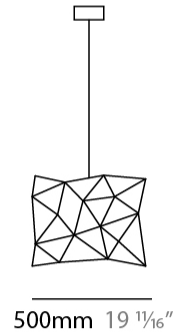

COSMOS ABSTRACT SUSPENSION

D101738-

base number   LED Dimming   Color Temperature   Finish Options

1. To build a product code in our configurator select the specify button on the base model # product page
2. To build a manual product code on this datasheet choose from the options listed below in blue font and add the suffix to the base model #

GENERAL

Series: Cosmos Abstract
Brand: Quasar
Division: Design
Mounting Type: Suspension
Mounting Location: Ceiling
Subcategory: Ambient

PHYSICAL

Shape: Abstract
Length (mm): 1250
Length (in): 49 3/16
Width (mm): 500
Width (in): 19 11/16
Height (mm): 400
Height (in): 15 3/4
Max. Overall Height (mm): 2400
Max. Overall Height (in): 94 1/2
Light Distribution: Omnidirectional
Weight (kg): 4
Weight (lbs): 8.82
[Fixture Finish: NIC / BRA / BBR](#)
Fixture Material: Metal
Cable Details: 2000mm Cable
Upon Request: Custom Sizes

ELECTRICAL

Lamp Type: LED
Input Wattage (W): 30
[Dimming: Non-Dimming / Phase Dimming (120vac Only)](#)
Driver Included: Yes
Driver Location: Integrated
Driver Type: Constant Voltage - Universal
Driver Class: Class 2
Input Voltage (V): 120 - 277
Output Voltage (V): 12
Upon Request: Integral: 0-10Vdc dimming

LED

Number of LEDs: 50
[Color Temperature (°K): 2400 / 2800](#)
Max. Delivered Lumen (lm): 1500 (2800K)
CRI: >90 CRI
Lamp Life (hrs): 50000

OPTICAL

RATINGS AND CERTIFICATIONS

Certified By: Certified for North American Standards
IP rating: IP20