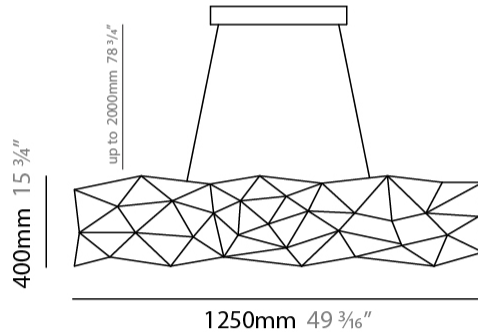

COSMOS ABSTRACT SUSPENSION

D101738-

base number   LED Dimming   Color Temperature   Finish Options

1. To build a product code in our configurator select the specify button on the base model # product page
2. To build a manual product code on this datasheet choose from the options listed below in blue font and add the suffix to the base model #

GENERAL

Series: Cosmos Abstract
Brand: Quasar
Division: Design
Mounting Type: Suspension
Mounting Location: Ceiling
Subcategory: Ambient

PHYSICAL

Shape: Abstract
Length (mm): 1250
Length (in): 49 3/16
Width (mm): 500
Width (in): 19 11/16
Height (mm): 400
Height (in): 15 3/4
Max. Overall Height (mm): 2400
Max. Overall Height (in): 94 1/2
Light Distribution: Omnidirectional
Weight (kg): 4
Weight (lbs): 8.82
[Fixture Finish: NIC / BRA / BBR](#)
Fixture Material: Metal
Cable Details: 2000mm Cable
Upon Request: Custom Sizes

ELECTRICAL

Lamp Type: LED
Input Wattage (W): 30
[Dimming: Non-Dimming / Phase Dimming (120vac Only)](#)
Driver Included: Yes
Driver Location: Integrated
Driver Type: Constant Voltage - Universal
Driver Class: Class 2
Input Voltage (V): 120 - 277
Output Voltage (V): 12
Upon Request: Integral: 0-10Vdc dimming

LED

Number of LEDs: 50
[Color Temperature (°K): 2400 / 2800](#)
Max. Delivered Lumen (lm): 1500 (2800K)
CRI: >90 CRI
Lamp Life (hrs): 50000

OPTICAL

RATINGS AND CERTIFICATIONS

Certified By: Certified for North American Standards
IP rating: IP20