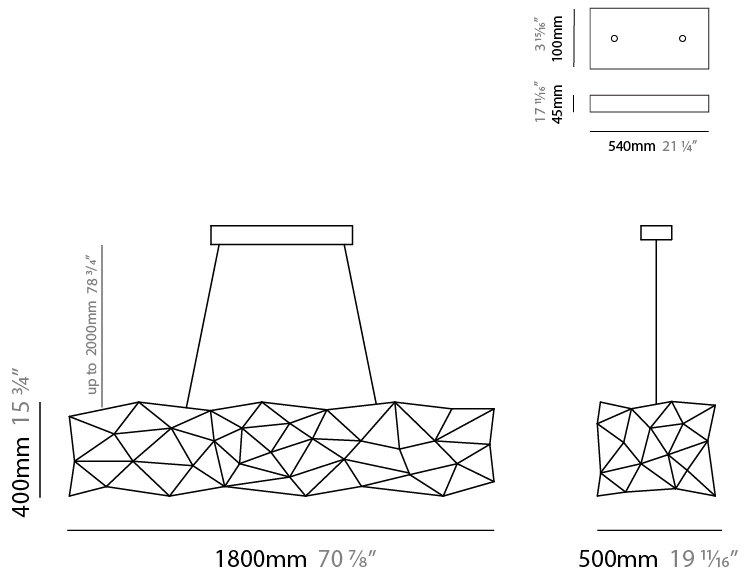

COSMOS ABSTRACT SUSPENSION

D101739-

base number   LED   Color   Finish
Dimming   Temperature   Options

1. To build a product code in our configurator select the specify button on the base model # product page
2. To build a manual product code on this datasheet choose from the options listed below in blue font and add the suffix to the base model #

GENERAL

Series: Cosmos Abstract
Brand: Quasar
Division: Design
Mounting Type: Suspension
Mounting Location: Ceiling
Subcategory: Ambient

PHYSICAL

Shape: Abstract
Length (mm): 1800
Length (in): 70 ⁷/₈
Width (mm): 500
Width (in): 19 ¹¹/₁₆
Height (mm): 400
Height (in): 15 ³/₄
Max. Overall Height (mm): 2400
Max. Overall Height (in): 94 ¹/₂
Light Distribution: Omnidirectional
Weight (kg): 4.5
Weight (lbs): 9.92
[Fixture Finish: NIC / BRA / BBR](#)
Fixture Material: Metal
Cable Details: 2000mm Cable
Upon Request: Custom Sizes

ELECTRICAL

Lamp Type: LED
Input Wattage (W): 36
[Dimming: Non-Dimming / Phase Dimming (120vac Only)](#)
Driver Included: Yes
Driver Location: Integrated
Driver Type: Constant Voltage - Universal
Driver Class: Class 2
Input Voltage (V): 120 - 277
Output Voltage (V): 12
Upon Request: Integral: 0-10Vdc dimming

LED

Number of LEDs: 60
[Color Temperature (°K): 2400 / 2800](#)
Max. Delivered Lumen (lm): 1800 (2800K)
CRI: >90 CRI
Lamp Life (hrs): 50000

OPTICAL

RATINGS AND CERTIFICATIONS

Certified By: Certified for North American Standards
IP rating: IP20