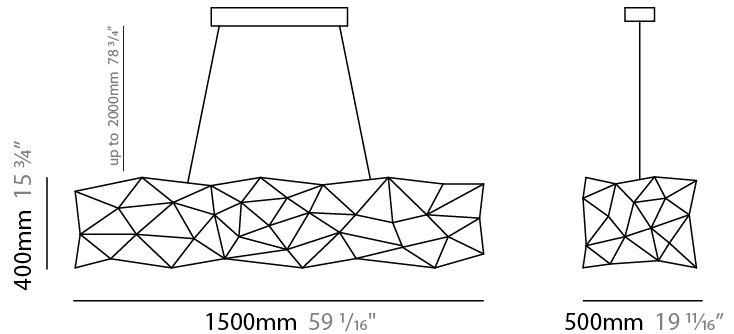

COSMOS ABSTRACT SUSPENSION

D101943-

base number   LED   Color   Finish
Dimming   Temperature   Options

1. To build a product code in our configurator select the specify button on the base model # product page
2. To build a manual product code on this datasheet choose from the options listed below in blue font and add the suffix to the base model #

GENERAL

Series: Cosmos Abstract
Brand: Quasar
Division: Design
Mounting Type: Suspension
Mounting Location: Ceiling
Subcategory: Ambient

PHYSICAL

Shape: Abstract
Length (mm): 1500
Length (in): 59 1/16
Width (mm): 500
Width (in): 19 11/16
Height (mm): 400
Height (in): 15 3/4
Max. Overall Height (mm): 2400
Max. Overall Height (in): 94 1/2
Light Distribution: Omnidirectional
Weight (kg): 4.5
Weight (lbs): 9.92
Fixture Finish: [NIC / BRA / BBR](#)
Fixture Material: Metal
Upon Request: Custom Sizes

ELECTRICAL

Lamp Type: LED
Input Wattage (W): 33
Dimming: [Non-Dimming / Phase Dimming (120vac Only)](#)
Driver Included: Yes
Driver Location: Integrated
Driver Type: Constant Voltage - Universal
Driver Class: Class 2
Input Voltage (V): 120 - 277
Output Voltage (V): 12
Upon Request: Integral: 0-10Vdc dimming

LED

Number of LEDs: 55
Color Temperature (°K): [2400 / 2800](#)
Max. Delivered Lumen (lm): 1650 (2800K)
CRI: >90 CRI
Lamp Life (hrs): 50000

OPTICAL

RATINGS AND CERTIFICATIONS

Certified By: Certified for North American Standards
IP rating: IP20