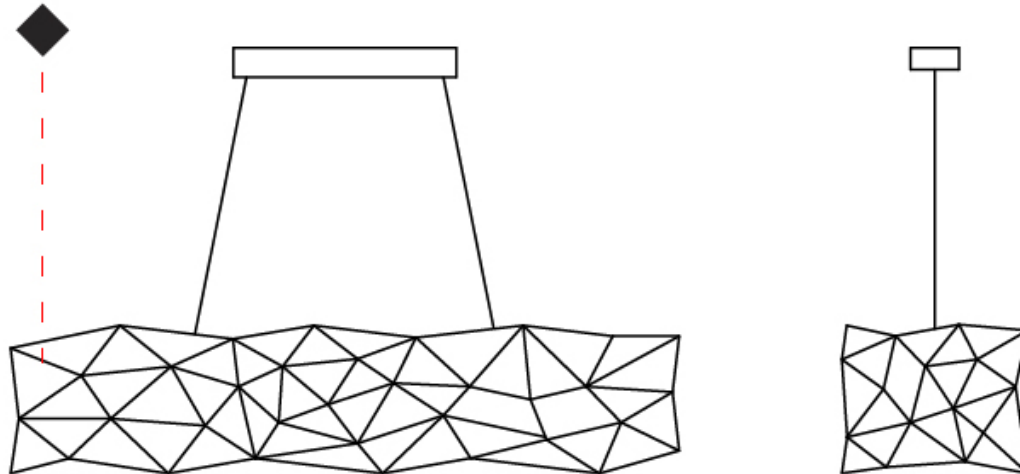

COSMOS ABSTRACT SUSPENSION

D101738-

PROJECT _____

TYPE _____

SPECIFIER _____

QUANTITY _____

DATE _____

D