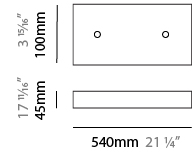

1. To build a product code in our configurator select the specify button on the base model # product page
2. To build a manual product code on this datasheet choose from the options listed below in blue font and add the suffix to the base model #

GENERAL

Series: Cosmos Abstract
Brand: Quasar
Division: Design
Mounting Type: Suspension
Mounting Location: Ceiling
Subcategory: Ambient

PHYSICAL

Shape: Abstract
Length (mm): 2000
Length (in): 78 3/4
Width (mm): 500
Width (in): 19 11/16
Height (mm): 400
Height (in): 15 3/4
Max. Overall Height (mm): 2400
Max. Overall Height (in): 94 1/2
Light Distribution: Omnidirectional
Weight (kg): 4.5
Weight (lbs): 9.92
[Fixture Finish: NIC / BRA / BBR](#)
Fixture Material: Metal
Cable Details: 2000mm Cable
Upon Request: Custom Sizes

ELECTRICAL

Lamp Type: LED
Input Wattage (W): 42
[Dimming: Non-Dimming / Phase Dimming (120vac Only)](#)
Driver Included: Yes
Driver Location: Integrated
Driver Type: Constant Voltage - Universal
Driver Class: Class 2
Input Voltage (V): 120 - 277
Output Voltage (V): 12
Upon Request: Integral: 0-10Vdc dimming

LED

Number of LEDs: 70
[Color Temperature (°K): 2400 / 2800](#)
Max. Delivered Lumen (lm): 2100 (2800K)
CRI: >90 CRI
Lamp Life (hrs): 50000

OPTICAL

RATINGS AND CERTIFICATIONS

Certified By: Certified for North American Standards
IP rating: IP20

PROJECT	_____
TYPE	_____
SPECIFIER	_____
QUANTITY	_____
DATE	_____