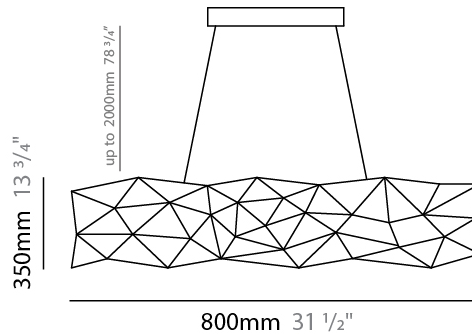

COSMOS ABSTRACT SUSPENSION

D101942-

base number   LED Dimming   Color Temperature   Finish Options

PROJECT
TYPE
SPECIFIER
QUANTITY
DATE

1. To build a product code in our configurator select the specify button on the base model # product page
2. To build a manual product code on this datasheet choose from the options listed below in blue font and add the suffix to the base model #

GENERAL

Series: Cosmos Abstract
Brand: Quasar
Division: Design
Mounting Type: Suspension
Mounting Location: Ceiling
Subcategory: Ambient

PHYSICAL

Shape: Abstract
Length (mm): 800
Length (in): 31 1/2
Width (mm): 350
Width (in): 13 3/4
Height (mm): 350
Height (in): 13 3/4
Max. Overall Height (mm): 2350
Max. Overall Height (in): 92 1/2
Light Distribution: Omnidirectional
Weight (kg): 2.50
Weight (lbs): 5.51
[Fixture Finish: NIC / BRA / BBR](#)
Fixture Material: Metal
Upon Request: Custom Sizes

ELECTRICAL

Lamp Type: LED
Input Wattage (W): 21
[Dimming: Non-Dimming / Phase Dimming (120vac Only)](#)
Driver Included: Yes
Driver Location: Integrated
Driver Type: Constant Voltage - Universal
Driver Class: Class 2
Input Voltage (V): 120 - 277
Output Voltage (V): 12
Upon Request: Integral: 0-10Vdc dimming

LED

Number of LEDs: 35
[Color Temperature (°K): 2400 / 2800](#)
Max. Delivered Lumen (lm): 1050 (2800K)
CRI: >90 CRI
Lamp Life (hrs): 50000

OPTICAL

RATINGS AND CERTIFICATIONS

Certified By: Certified for North American Standards
IP rating: IP20