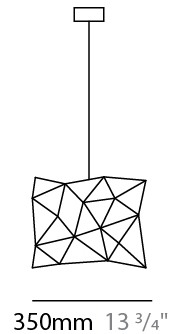

COSMOS ABSTRACT SUSPENSION

D101942-

base number   LED Dimming   Color Temperature   Finish Options

PROJECT
TYPE
SPECIFIER
QUANTITY
DATE

1. To build a product code in our configurator select the specify button on the base model # product page
2. To build a manual product code on this datasheet choose from the options listed below in blue font and add the suffix to the base model #

GENERAL

Series: Cosmos Abstract
Brand: Quasar
Division: Design
Mounting Type: Suspension
Mounting Location: Ceiling
Subcategory: Ambient

PHYSICAL

Shape: Abstract
Length (mm): 800
Length (in): 31 1/2
Width (mm): 350
Width (in): 13 3/4
Height (mm): 350
Height (in): 13 3/4
Max. Overall Height (mm): 2350
Max. Overall Height (in): 92 1/2
Light Distribution: Omnidirectional
Weight (kg): 2.50
Weight (lbs): 5.51
[Fixture Finish: NIC / BRA / BBR](#)
Fixture Material: Metal
Upon Request: Custom Sizes

ELECTRICAL

Lamp Type: LED
Input Wattage (W): 21
[Dimming: Non-Dimming / Phase Dimming (120vac Only)](#)
Driver Included: Yes
Driver Location: Integrated
Driver Type: Constant Voltage - Universal
Driver Class: Class 2
Input Voltage (V): 120 - 277
Output Voltage (V): 12
Upon Request: Integral: 0-10Vdc dimming

LED

Number of LEDs: 35
[Color Temperature (°K): 2400 / 2800](#)
Max. Delivered Lumen (lm): 1050 (2800K)
CRI: >90 CRI
Lamp Life (hrs): 50000

OPTICAL

RATINGS AND CERTIFICATIONS

Certified By: Certified for North American Standards
IP rating: IP20